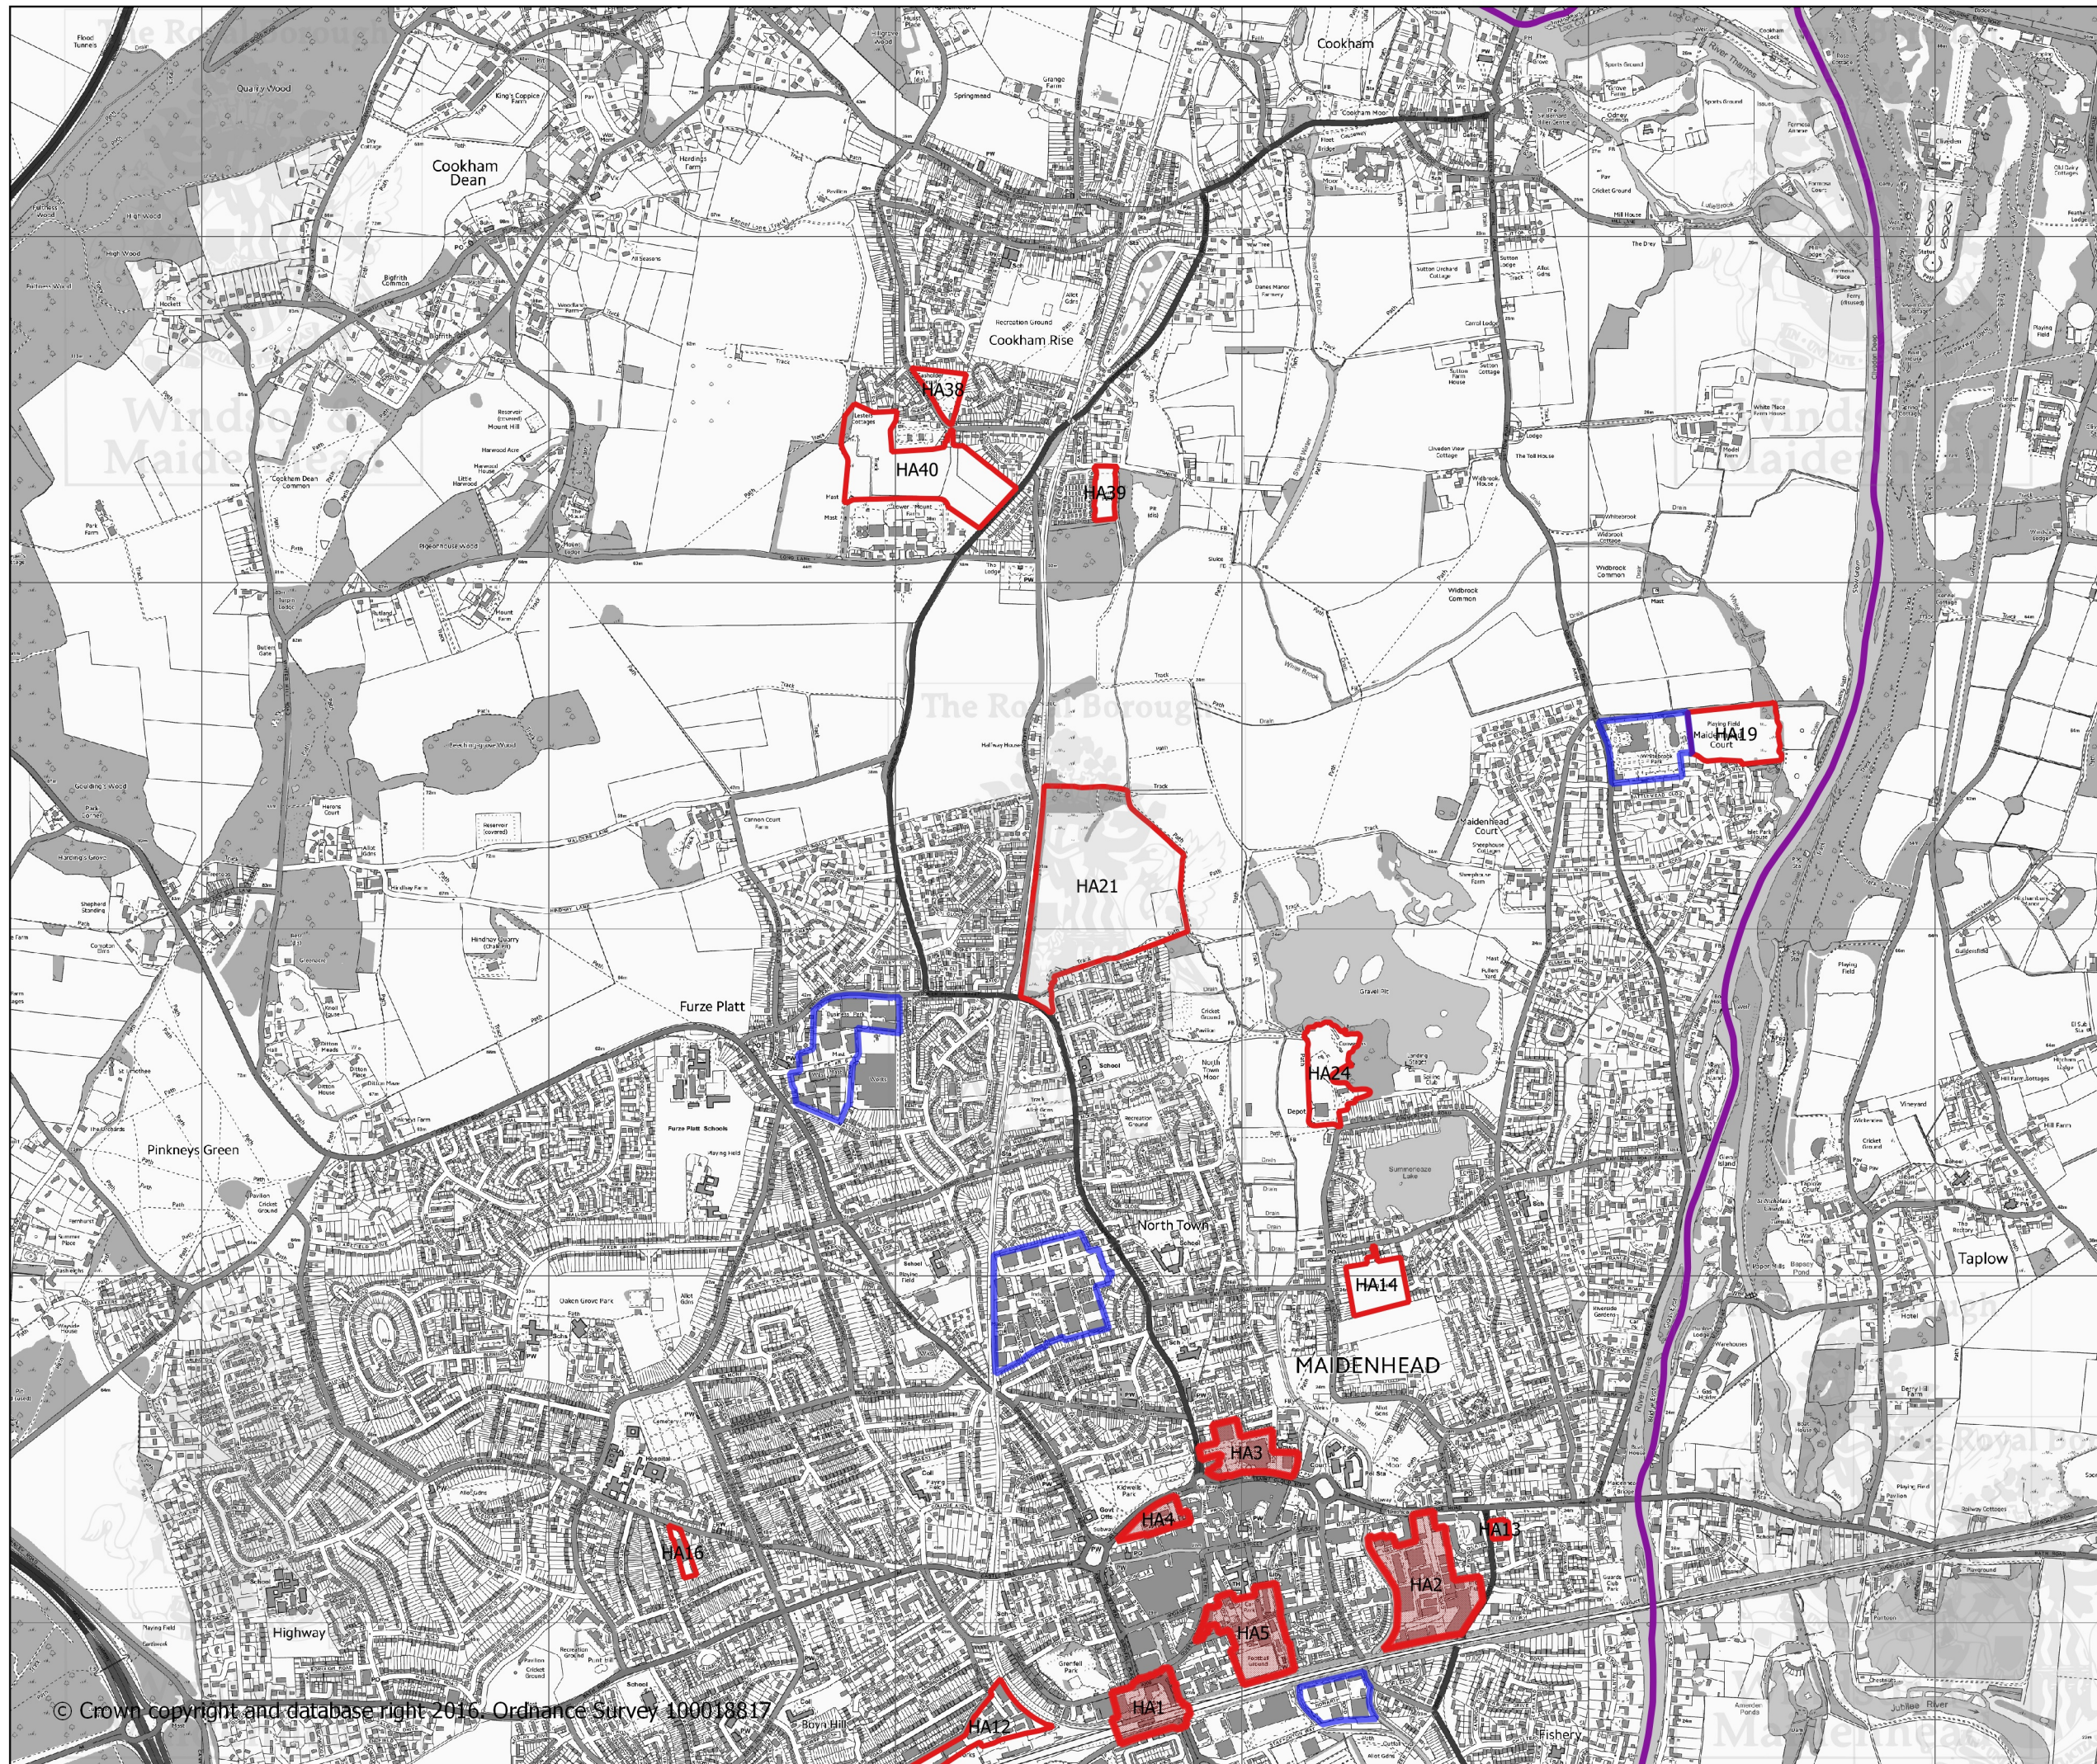

CONFIDENTIAL

Borough Local Plan:
Proposed site
allocations for
consultation
(December 2016)

Legend

- Mixed Use
- Employment
- Housing

Date 08/11/2016
Scale 1:18,000 A3
05000 m